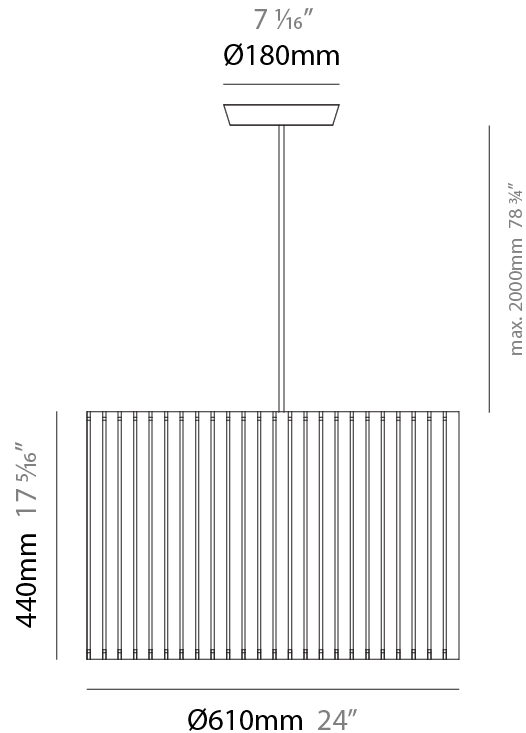

GENERAL

Series: Luz Oculata
 Partner: Fambuena
 Division: Design
 Installation: Suspension
 Product Type: Pendant
 Mounting Location: Ceiling
 Light Distribution: Direct / Indirect

PHYSICAL

Shape: Drum
 Diameter (mm): 61cm / 24"
 Height (mm): 44cm / 17 5/16"
 Fixture Material: Metal / Wood
 Primary Material: Wood

ELECTRICAL

Lamp Type: LED Retrofit
 Max. Wattage Per Lamp (W): 12

LED

OPTICAL

RATINGS AND CERTIFICATIONS

Certified By: Certified for North American Standards
 IP rating: IP20

LUZ OCULTA SUSPENSION

D51037- : D51037-BRZ-DOW

GENERAL

Series: Luz Oculata
 Partner: Fambuena
 Division: Design
 Installation: Suspension
 Product Type: Pendant
 Mounting Location: Ceiling
 Light Distribution: Direct / Indirect

PHYSICAL

Shape: Drum
 Diameter (mm): 610
 Diameter (in): 24
 Height (mm): 440
 Height (in): 17 5/16
 Fixture Material: Metal / Wood
 Primary Material: Wood
 Cable Details: Cable length 2m / 79"

GENERAL

Series: Luz Oculata
 Partner: Fambuena
 Division: Design
 Installation: Suspension
 Product Type: Pendant
 Mounting Location: Ceiling
 Light Distribution: Direct / Indirect

PHYSICAL

Shape: Drum
 Diameter (mm): 140
 Diameter (in): 5 1/2
 Height (mm): 90
 Height (in): 3 9/16
 Fixture Material: Metal / Wood
 Primary Material: Wood
 Cable Details: Cable length 2m / 79"