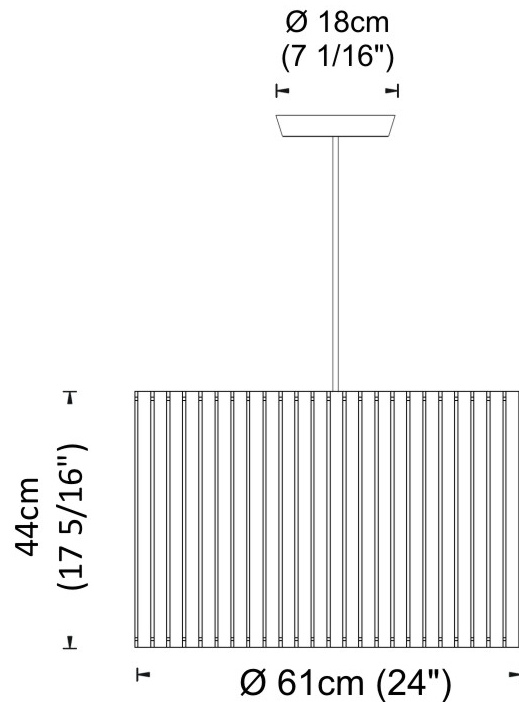

LUZ OCULTA SUSPENSION

D51037- : D51037-BRZ-NAT

base number

1. To build a product code in our configurator select the specify button on the base model # product page
2. To build a manual product code on this datasheet choose from the options listed below in blue font and add the suffix to the base model #

GENERAL

Series: Luz Oculata
Partner: Fambuena
Division: Design
Installation: Suspension
Product Type: Pendant
Mounting Location: Ceiling
Light Distribution: Direct / Indirect

PHYSICAL

Shape: Drum
Diameter (mm): 610
Diameter (in): 24
Height (mm): 440
Height (in): 17 5/16
Fixture Material: Metal / Wood
Primary Material: Wood
Cable Details: Cable length 2m / 79"

ELECTRICAL

Lamp Type: LED Retrofit
Max. Wattage Per Lamp (W): 12
Driver Included: No

LED

OPTICAL

RATINGS AND CERTIFICATIONS

Certified By: Certified for North American Standards
IP rating: IP20